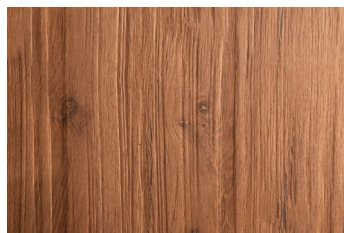

Lagerprogramm | Stock items

Zirbe Chopped
Stone pine Chopped

Zirbe Antik
Stone pine Antik

Hemlock Chopped
Hemlock Chopped

Black Ash Antik
Black Ash Antik

Eiche Rissig Bronze+ NPur Antik
Oak Rustic Bronze+ NPur Antik