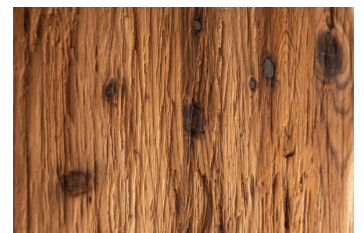

Larix Chopped
Larix Chopped