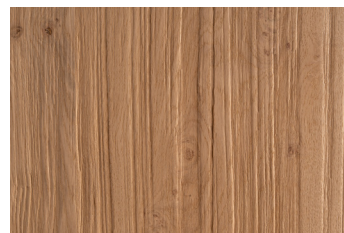

Lagerprogramm | Stock items

Zirbe Chopped
Stone pine Chopped

Zirbe Antik
Stone pine Antik

Hemlock Chopped
Hemlock Chopped

Black Ash Antik
Black Ash Antik

Eiche Rissig Bronze+ NPur Antik
Oak Rustic Bronze+ NPur Antik